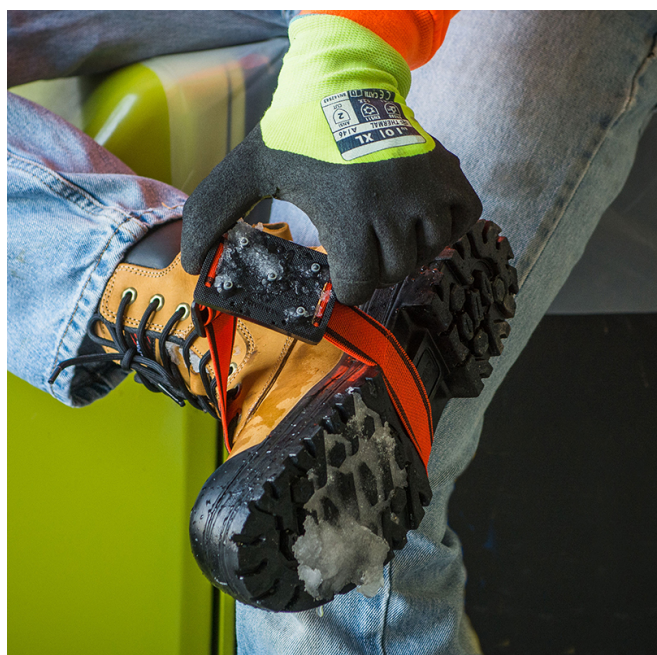

SAFETY TIP

WALKING ON ICE OR SLIPPERY SURFACES

Take short steps and walk at a slower pace so you can react quickly to a change in traction or loss of balance.

K1 Slim

One-size-fits-all traction solution designed for flat-soled footwear.

[Learn More](#)

K1 Mid-Sole Intrinsic

The one-size-fits-all winter traction solution.

[Learn More](#)

ALL THE PRODUCTS TO KEEP YOU SAFE

@ ARBILL.COM

K1 Midsole High Profile

Rotatable design provides seamless transition when traction is not required.

[Learn More](#)

DueNorth Grip Pro Spikeless Traction Aid

Designed for workers requiring traction and are frequently transitioning from outdoor to indoor surfaces or working indoors.

[Learn More](#)

A NEW TIP IN YOUR INBOX EVERY DAY.